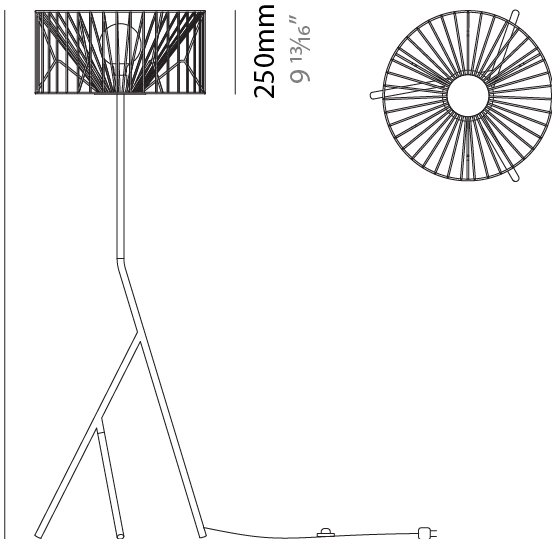

Ø500mm 19 11/16"

580mm 22 13/16"